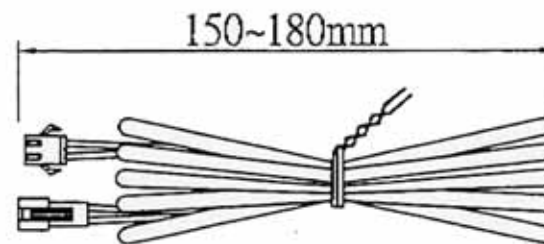

(a)	≤ 200 mm	± 5.0 mm
(a)	201~500 mm	± 10.0 mm
(a)	501~1000 mm	± 20.0 mm
(a)	>1000 mm	± 30.0 mm
(b)	1.0~3.0mm	+1.0/-0.5 mm
(b)	3.1~5.0mm	± 1.0 mm
(b)	> 5.0 mm	± 2.0 mm

2-Wire 10 FT Extension Cord

CEELITE

(a)	≤ 200 mm	± 5.0 mm
(a)	201~500 mm	± 10.0 mm
(a)	501~1000 mm	± 20.0 mm
(a)	>1000 mm	± 30.0 mm
(b)	1.0~3.0mm	$\pm 1.0/-0.5$ mm
(b)	3.1~5.0mm	± 1.0 mm
(b)	>5.0 mm	± 2.0 mm

2-Wire 20 FT Extension Cord

CEELITE