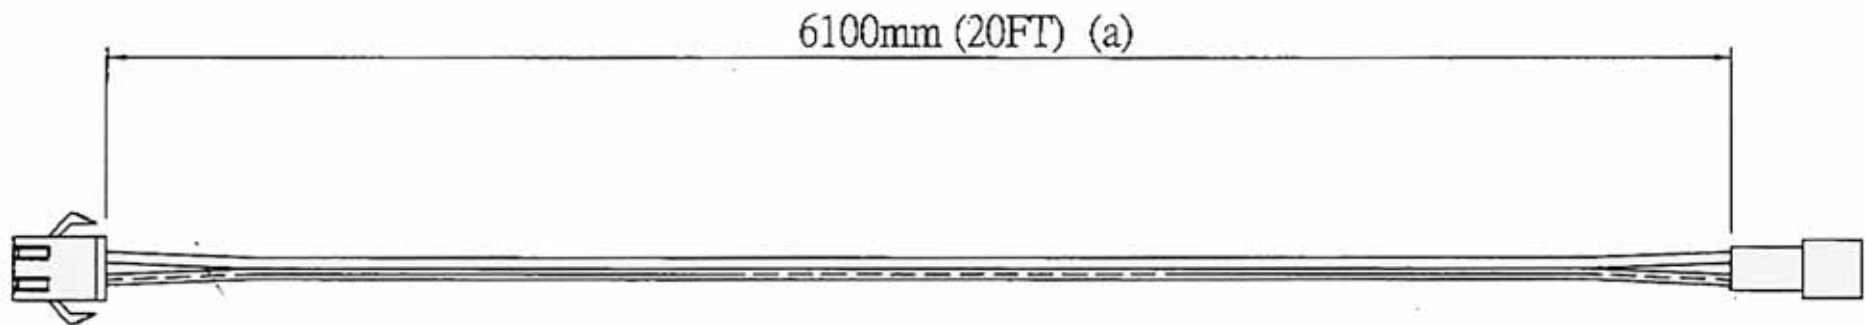

(a)	≤ 200 mm	± 5.0 mm
(a)	201~500 mm	± 10.0 mm
(a)	501~1000 mm	± 20.0 mm
(a)	>1000 mm	± 30.0 mm
(b)	1.0~3.0mm	+1.0/-0.5 mm
(b)	3.1~5.0mm	± 1.0 mm
(b)	> 5.0 mm	± 2.0 mm

2-Wire 10 FT Extension Cord

CEELITE

(a)	≤ 200 mm	± 5.0 mm
(a)	201~500 mm	± 10.0 mm
(a)	501~1000 mm	± 20.0 mm
(a)	>1000 mm	± 30.0 mm
(b)	1.0~3.0mm	$\pm 1.0/-0.5$ mm
(b)	3.1~5.0mm	± 1.0 mm
(b)	>5.0 mm	± 2.0 mm

2-Wire 20 FT Extension Cord

CEELITE