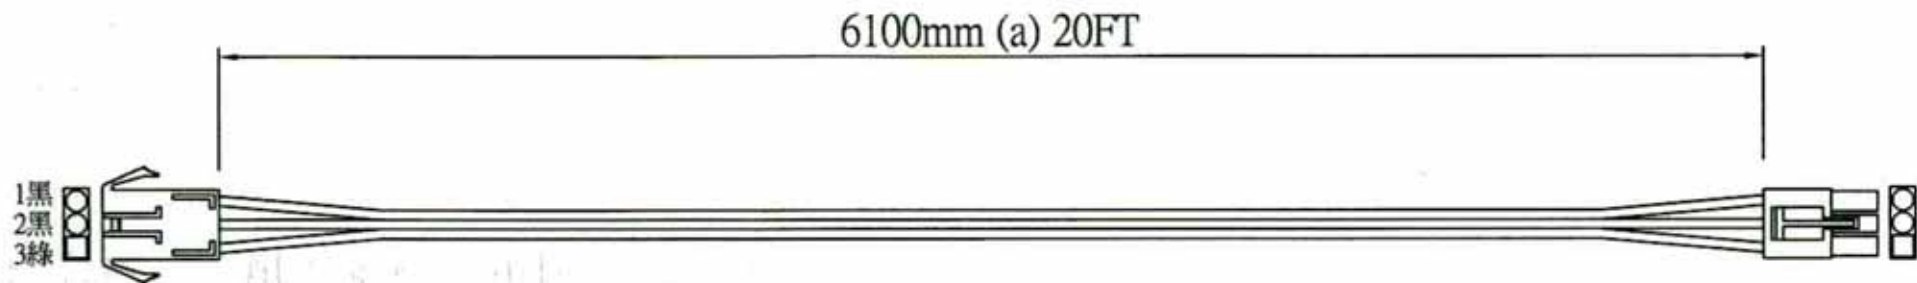

(a)	≤ 200 mm	± 5.0 mm
(a)	201~500 mm	± 10.0 mm
(a)	501~1000 mm	± 20.0 mm
(a)	>1000 mm	± 30.0 mm
(b)	1.0~3.0mm	+1.0/-0.5 mm
(b)	3.1~5.0mm	± 1.0 mm
(b)	> 5.0 mm	± 2.0 mm

3-Wire 10 FT Extension Cord

CEELITE®

	尺寸	公差
(a)	≤ 200 mm	± 5.0mm
(a)	201~500 mm	± 10.0 mm
(a)	501~1000 mm	± 20.0 mm
(a)	>1000 mm	± 30.0 mm
(b)	1.0~3.0mm	+1.0/-0.5 mm
(b)	3.1~5.0mm	± 1.0mm
(b)	> 5.0 mm	± 2.0mm

3-Wire 20 FT Extension Cord

 CEELITE

(a)	≤ 200 mm	± 5.0 mm
(a)	201~500 mm	± 10.0 mm
(a)	501~1000 mm	± 20.0 mm
(a)	>1000 mm	± 30.0 mm
(b)	1.0~3.0mm	+1.0/-0.5 mm
(b)	3.1~5.0mm	± 1.0 mm
(b)	>5.0 mm	± 2.0 mm

3-Wire 30 FT Extension Cord

CEELITE