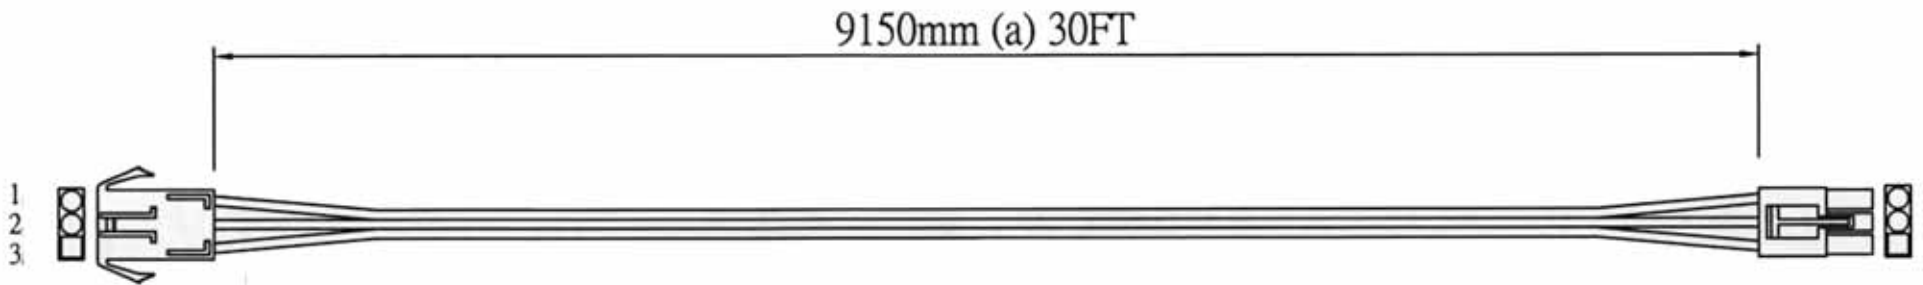

(a)	≤ 200 mm	± 5.0 mm
(a)	201~500 mm	± 10.0 mm
(a)	501~1000 mm	± 20.0 mm
(a)	>1000 mm	± 30.0 mm
(b)	1.0~3.0mm	+1.0/-0.5 mm
(b)	3.1~5.0mm	± 1.0 mm
(b)	> 5.0 mm	± 2.0 mm

3-Wire 10 FT Extension Cord

CEELITE®

	尺寸	公差
(a)	≤ 200 mm	± 5.0mm
(a)	201~500 mm	± 10.0 mm
(a)	501~1000 mm	± 20.0 mm
(a)	>1000 mm	± 30.0 mm
(b)	1.0~3.0mm	+1.0/-0.5 mm
(b)	3.1~5.0mm	± 1.0mm
(b)	> 5.0 mm	± 2.0mm

3-Wire 20 FT Extension Cord

 CEELITE

(a)	≤ 200 mm	± 5.0 mm
(a)	201~500 mm	± 10.0 mm
(a)	501~1000 mm	± 20.0 mm
(a)	>1000 mm	± 30.0 mm
(b)	1.0~3.0mm	+1.0/-0.5 mm
(b)	3.1~5.0mm	± 1.0 mm
(b)	>5.0 mm	± 2.0 mm

3-Wire 30 FT Extension Cord

CEELITE