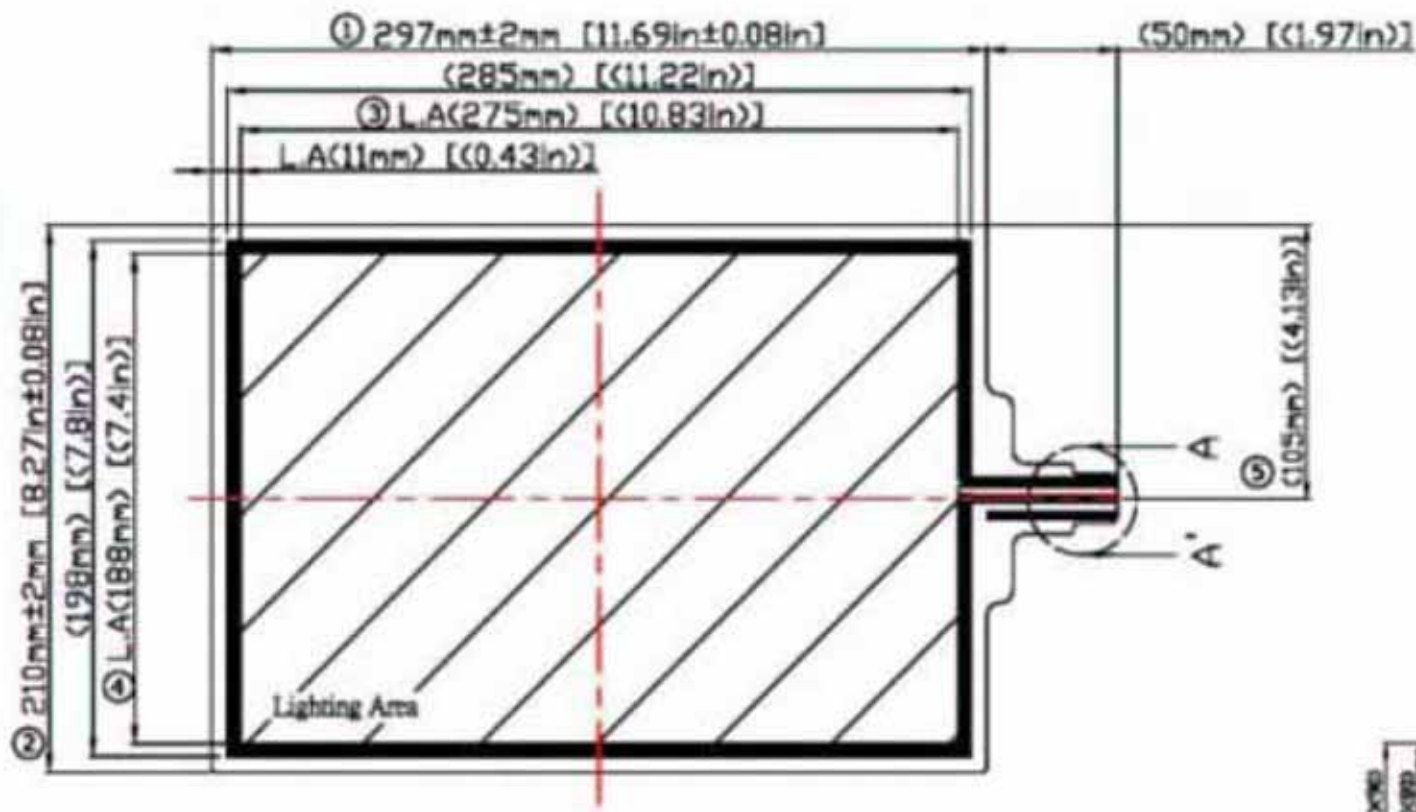

< FRONT VIEW >

A-A' FPC terminal leads out

Part # AB 300-A1
 CeeLite LEC A1- 594mm x 841mm
 (23.39"x 33.11") 3-Wire Indoor Panel

C E E L I T E[®]
 Technologies, LLC
Inspired by Edison, Reinvented by CeeLite

< FRONT VIEW >

A-A' FPC terminal leads out

Part # AB 300-A2
 CeeLite LEC A2- 420mm x 594mm
 (16.54"x 23.39") 3-Wire Indoor Panel

 CEE LITE[®]
 Technologies, LLC
 Inspired by Edison, Reinvented by CeeLite

< FRONT VIEW >

A-A' FPC terminal leads out

Part # AB 300-A3
 CeeLite LEC A3- 297mm x 420mm
 (11.7" x 16.54") 3-Wire Indoor Panel

C E E L I T E[®]
 Technologies, LLC
Inspired by Edison, Reinvented by CeeLite

< FRONT VIEW >

A-A' FPC terminal leads out

Part # AB 300-A4
 CeeLite LEC A4- 210mm x 297mm
 (8.27" x 11.7") 3-Wire Indoor Panel

CEELITE[®]
 Technologies, LLC
Inspired by Edison, Reinvented by CeeLite