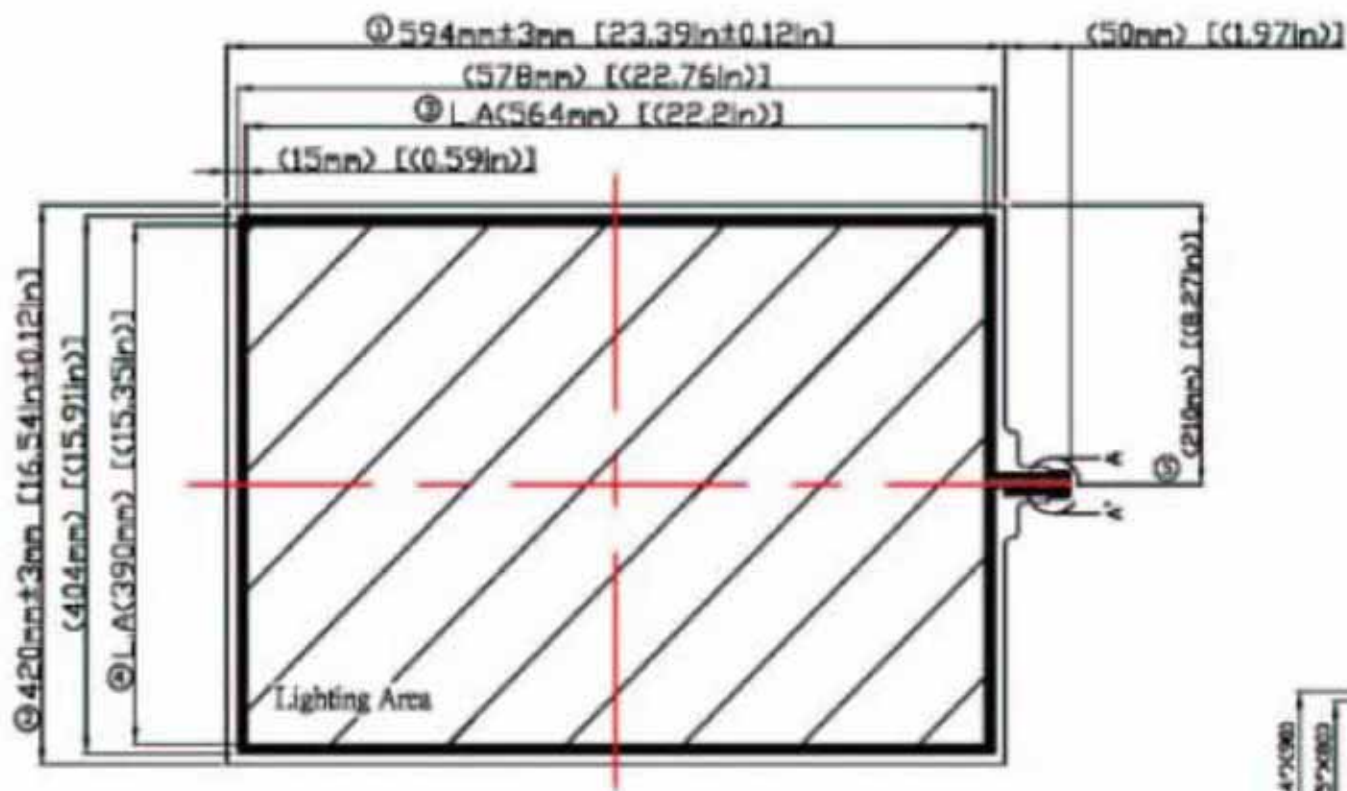

< FRONT VIEW >

A-A' FPC terminal leads out

Part # AB 300-A1
 CeeLite LEC A1- 594mm x 841mm
 (23.39"x 33.11") 3-Wire Indoor Panel

C E E L I T E[®]
 Technologies, LLC
Inspired by Edison, Reinvented by CeeLite

< FRONT VIEW >

A-A' FPC terminal leads out

Part # AB 300-A2
 CeeLite LEC A2- 420mm x 594mm
 (16.54"x 23.39") 3-Wire Indoor Panel

 CEE LITE[®]
 Technologies, LLC
 Inspired by Edison, Reinvented by CeeLite

< FRONT VIEW >

A-A' FPC terminal leads out

Part # AB 300-A3
 CeeLite LEC A3- 297mm x 420mm
 (11.7" x 16.54") 3-Wire Indoor Panel

C E E L I T E[®]
 Technologies, LLC
Inspired by Edison, Reinvented by CeeLite

< FRONT VIEW >

A-A' FPC terminal leads out

Part # AB 300-A4
 CeeLite LEC A4- 210mm x 297mm
 (8.27" x 11.7") 3-Wire Indoor Panel

CEELITE[®]
 Technologies, LLC
Inspired by Edison, Reinvented by CeeLite