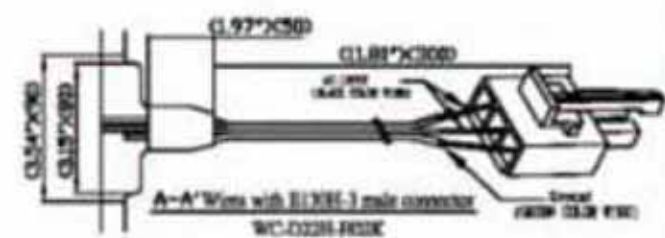

< FRONT VIEW >

A-A' FPC terminal leads out

Part # AB 300-A1
 CeeLite LEC A1- 594mm x 841mm
 (23.39"x 33.11") 3-Wire Indoor Panel

C E E L I T E[®]
 Technologies, LLC
Inspired by Edison, Reinvented by CeeLite

< FRONT VIEW >

A-A' FPC terminal leads out

Part # AB 300-A2
 CeeLite LEC A2- 420mm x 594mm
 (16.54"x 23.39") 3-Wire Indoor Panel

 CEE LITE[®]
 Technologies, LLC
 Inspired by Edison, Reinvented by CeeLite

< FRONT VIEW >

A-A' FPC terminal leads out

Part # AB 300-A3
 CeeLite LEC A3- 297mm x 420mm
 (11.7" x 16.54") 3-Wire Indoor Panel

C E E L I T E[®]
 Technologies, LLC
Inspired by Edison, Reinvented by CeeLite

< FRONT VIEW >

A-A' FPC terminal leads out

Part # AB 300-A4
 CeeLite LEC A4- 210mm x 297mm
 (8.27" x 11.7") 3-Wire Indoor Panel

CEELITE[®]
 Technologies, LLC
Inspired by Edison, Reinvented by CeeLite