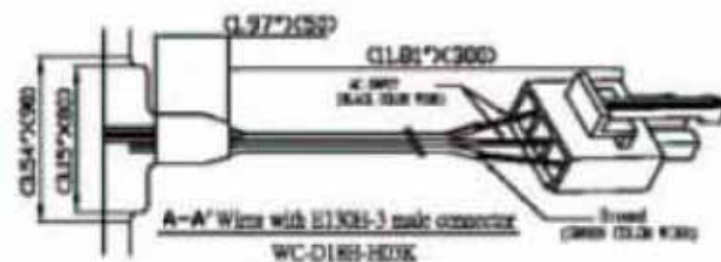

< FRONT VIEW >

A-A' FPC terminal leads out

Part # AB 300-A1
 CeeLite LEC A1- 594mm x 841mm
 (23.39"x 33.11") 3-Wire Indoor Panel

C E E L I T E[®]
 Technologies, LLC
Inspired by Edison, Reinvented by CeeLite

< FRONT VIEW >

A-A' FPC terminal leads out

Part # AB 300-A2
 CeeLite LEC A2- 420mm x 594mm
 (16.54"x 23.39") 3-Wire Indoor Panel

 CEE LITE[®]
 Technologies, LLC
 Inspired by Edison, Reinvented by CeeLite

< FRONT VIEW >

A-A' FPC terminal leads out

Part # AB 300-A3
 CeeLite LEC A3- 297mm x 420mm
 (11.7" x 16.54") 3-Wire Indoor Panel

C E E L I T E[®]
 Technologies, LLC
Inspired by Edison, Reinvented by CeeLite

< FRONT VIEW >

A-A' FPC terminal leads out

Part # AB 300-A4
 CeeLite LEC A4- 210mm x 297mm
 (8.27" x 11.7") 3-Wire Indoor Panel

CEELITE[®]
 Technologies, LLC
Inspired by Edison, Reinvented by CeeLite