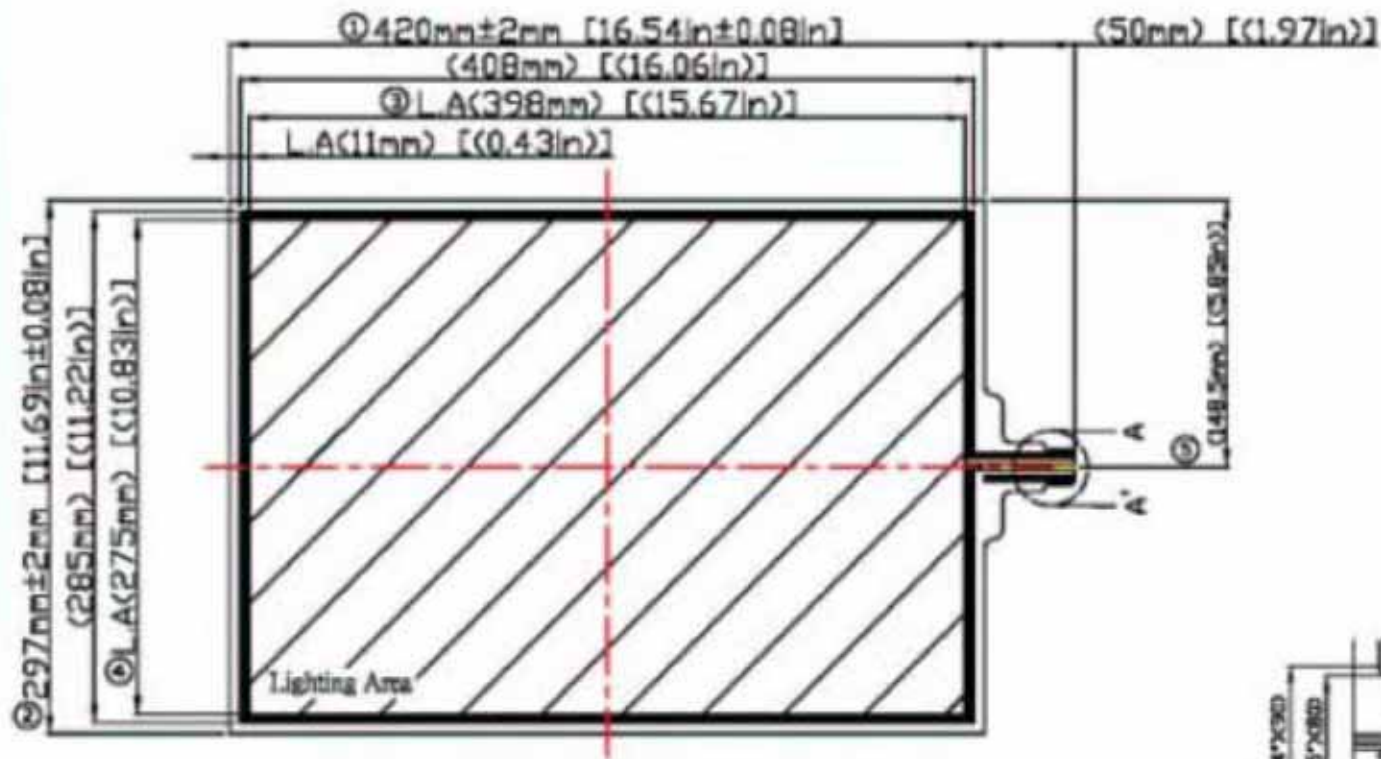

< FRONT VIEW >

A-A' FPC terminal leads out

Part # AB 300-A1
 CeeLite LEC A1- 594mm x 841mm
 (23.39"x 33.11") 3-Wire Indoor Panel

C E E L I T E[®]
 Technologies, LLC
Inspired by Edison, Reinvented by CeeLite

< FRONT VIEW >

A-A' FPC terminal leads out

Part # AB 300-A2
 CeeLite LEC A2- 420mm x 594mm
 (16.54"x 23.39") 3-Wire Indoor Panel

 CEE LITE[®]
 Technologies, LLC
 Inspired by Edison, Reinvented by CeeLite

< FRONT VIEW >

A-A' FPC terminal leads out

Part # AB 300-A3
 CeeLite LEC A3- 297mm x 420mm
 (11.7" x 16.54") 3-Wire Indoor Panel

C E E L I T E[®]
 Technologies, LLC
Inspired by Edison, Reinvented by CeeLite

< FRONT VIEW >

A-A' FPC terminal leads out

Part # AB 300-A4
 CeeLite LEC A4- 210mm x 297mm
 (8.27" x 11.7") 3-Wire Indoor Panel

CEELITE[®]
 Technologies, LLC
Inspired by Edison, Reinvented by CeeLite