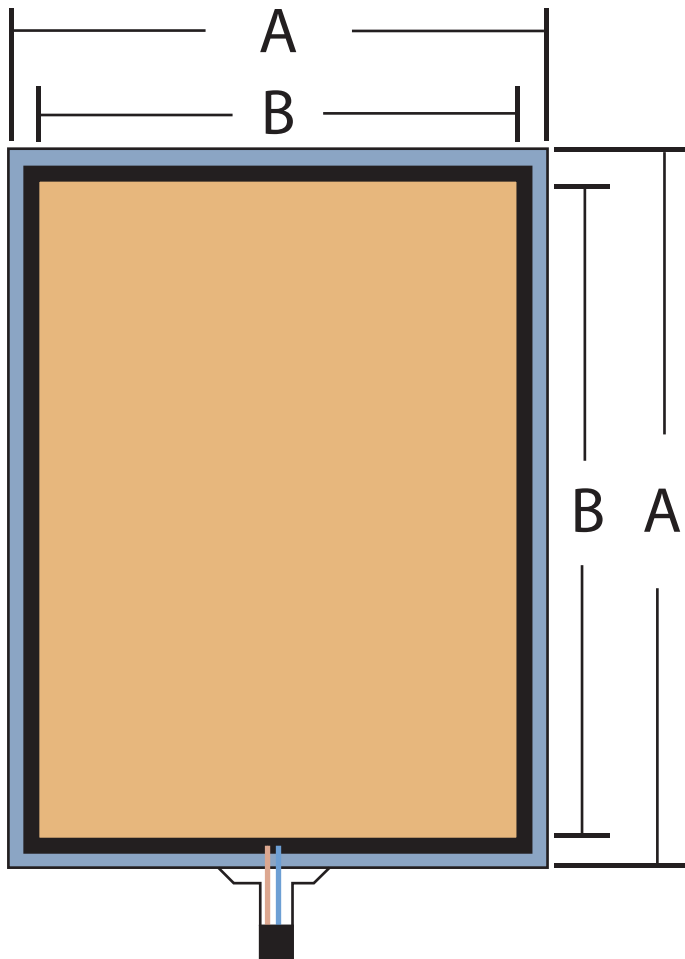

# LEC PANEL DIMENSIONS

\* LEC panel not shown to scale.

A= Outer Dimensions

B= Illuminated Dimensions

Part Number	Area "A" Outer Dimensions	Area "B" Illuminated Dimensions
<b>NORTH AMERICAN SIZES</b>		
LEC1-100	8.50" x 11.00"	7.63" x 10.13"
LEC1-200	8.50" x 14.00"	7.63" x 13.13"
LEC1-300	11.00" x 17.00"	10.13" x 16.13"
LEC1-400	16.00" x 20.00"	14.94" x 18.94"
LEC1-500	24.00" x 24.00"	22.94" x 22.94"
LEC1-600	12.00" x 36.00"	10.94" x 34.94"
LEC1-700	18.00" x 24.00"	16.94" x 22.94"
LEC1-800	22.00" x 28.00"	20.94" x 26.94"
LEC1-900	24.00" x 36.00"	22.55" x 34.55"
LEC1-950	24.00" x 48.00"	22.55" x 46.55"
LEC1-1000	36.00" x 48.00"	34.55" x 46.55"
LEC1-1050	36.00" x 60.00"	34.55" x 58.55"
LEC1-1100	36.00" x 72.00"	34.55" x 70.55"
<b>METRIC SIZES</b>		
LEC1-A0	33.11" x 46.81" (841.00mm x 1189.00mm)	31.66" x 45.36" (804.20mm x 1152.20mm)
LEC1-A1	23.39" x 33.11" (594.00mm x 841.00mm)	22.33" x 32.06" (567.20mm x 814.20mm)
LEC1-A2	16.54" x 23.39" (420.00mm x 594.00mm)	15.48" x 22.33" (393.20mm x 567.20mm)
LEC1-A3	11.7" x 16.54" (297.00mm x 420.00mm)	10.83" x 15.67" (275.00mm x 398.00mm)
LEC1-A4	8.27" x 11.70" (210.00mm x 297.00mm)	7.40" x 10.83" (188.00mm x 275.00mm)
<b>CIRCULAR SIZES</b>		
LEC1-C12	12.00" Circle	11.13" Diameter
LEC1-C24	24.00" Circle	22.94" Diameter
LEC1-C36	36.00" Circle	34.55" Diameter
<b>STRIP SIZES</b>		
LEC1-S212	2.00" x 12.00"	1.31" x 11.31"
LEC1-S224	2.00" x 24.00"	1.31" x 23.31"
LEC1-S248	2.00" x 48.00"	1.31" x 47.31"
LEC1-S412	4.00" x 12.00"	3.31" x 11.31"
LEC1-S424	4.00" x 24.00"	3.31" x 23.31"
LEC1-S448	4.00" x 48.00"	3.31" x 47.31"
LEC1-S824	8.00" x 24.00"	7.13" x 23.13"
LEC1-S848	8.00" x 48.00"	7.13" x 47.13"