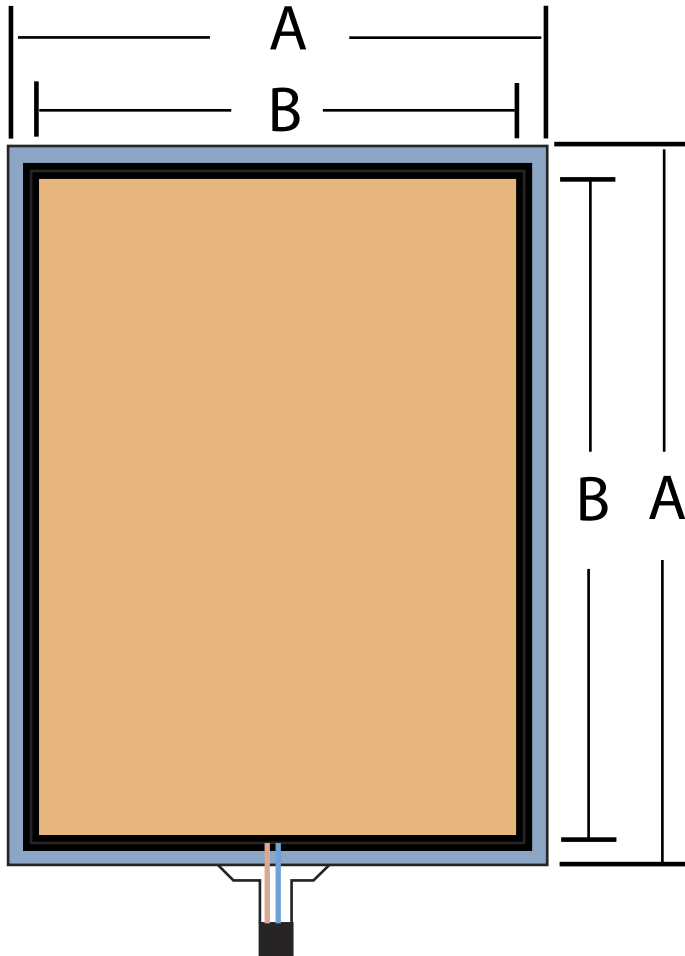

PANEL SIZING, LIT AREA / OVERAL DIMENSIONS

A= Overall Panel Size

B=Illuminated Area

* Panel Shown Not to Scale

Part Number	Area "A" Outer Dimension	Area "B" Illuminated Area
LAC-US105	2.16" x 24.24"	1.58" x 23.60"
LAC-US110	4.47" x 24.47"	3.76" x 23.76"
LAC-US100-P	8.5" x 11"	7.79" x 10.29"
LAC-US200-P	8.5" x 14"	7.79" x 13.25"
LAC-US300-P	11" x 17"	9.82" x 15.82"
LAC-US400-P	16" x 20"	14.74" x 18.74"
LAC-US500-P	24" x 24"	22.74" x 22.74"
LAC-US600-P	12" x 36"	10.74" x 34.74"
LAC-US700-P	18" x 24"	16.74" x 22.74"
LAC-US800-P	22" x 28"	20.74" x 26.74"
LAC-US900-P	24" x 36"	22.74" x 34.74"
LAC-US950-P	24" x 48"	22.62" x 46.62"
LAC-US1000-P	36" x 48"	34.58" x 46.57"
LAC-US1050-P	36" x 60"	34.66" x 58.54"
LAC-US1100-P	36" x 72"	34.58" x 70.46"
LAC-ISOA1-P	23.39" x 33.11"	22.20" x 31.93"
LAC-ISOA2-P	16.54" x 23.39"	15.51" x 22.36"
LAC-ISOA3-P	11.69" x 16.54"	10.91" x 15.75"
LAC-ISOA4-P	8.27" x 11.69"	7.48" x 10.91"
LAC-USC12-Circle	12" Diameter	11.3" Diameter
LAC-USC24-Circle	24" Diameter	22.96" Diameter